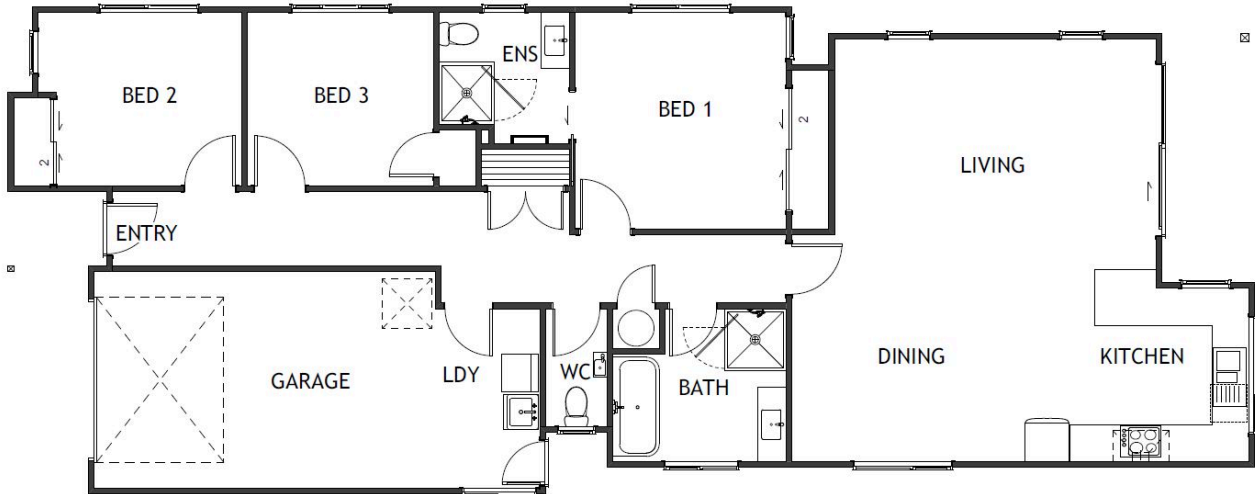

# Get yourself on the property ladder - Booker Estate, Tuakau - Lot

140.00m<sup>2</sup> | 3 bdrm

Living Area	115 m <sup>2</sup>
Garage Area	25 m <sup>2</sup>
<b>Total Floor Area</b>	<b>140 m<sup>2</sup></b>
Home Width	8 m
Home Length	20 m
Land Area	550 m <sup>2</sup>