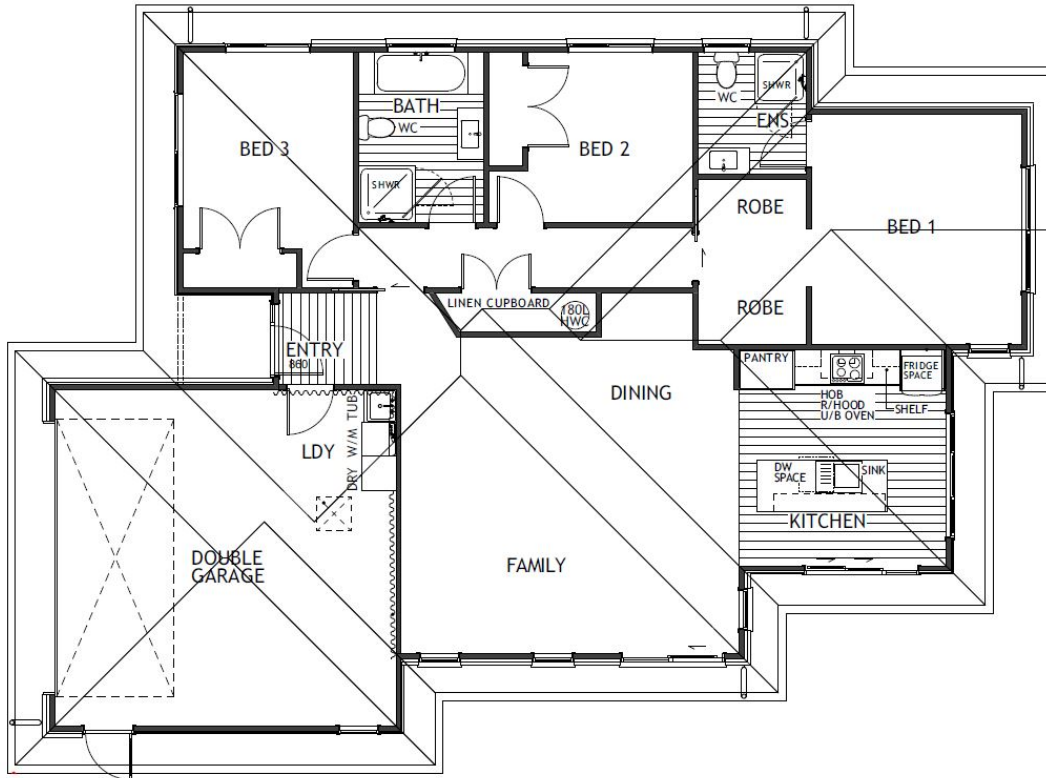

The images may show features which may not be included in the standard plan or price. Your local Jennian New Home Consultant will confirm standard features and discuss your ideas. All plans remain the copyright of Jennian Homes.