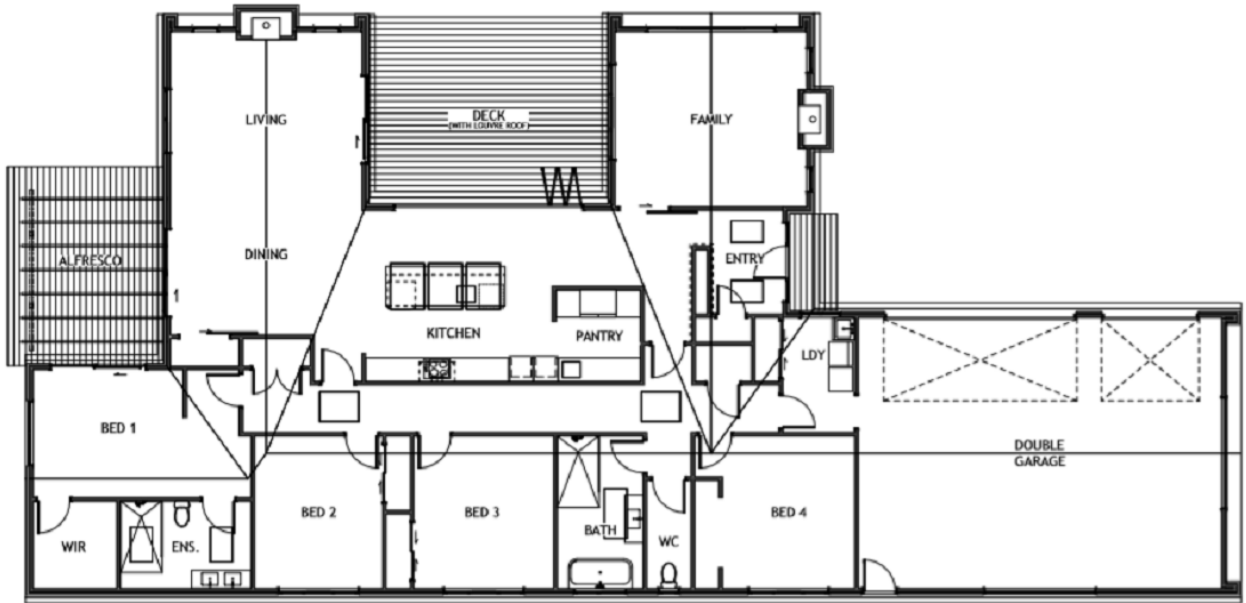

Havelock North Display Home

306m² | 4 bdrms

Floor Area

306 m²

The images may show features which may not be included in the standard plan or price. Your local Jennian New Home Consultant will confirm standard features and discuss your ideas. All plans remain the copyright of Jennian Homes.