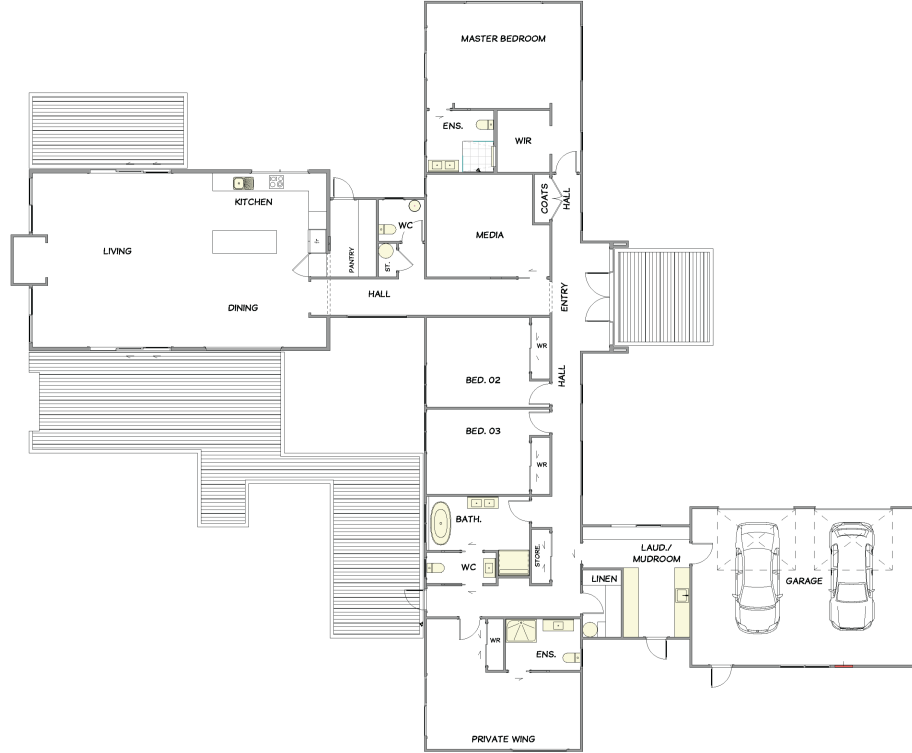

Marlborough Kaikoura

52 Whareatea Road, Wai Iti, Blenheim

P 03 578 2017

E marlborough@jennian.co.nz

jennian.co.nz

Living the dream in Blenheim

366.09m² | 4 bdrms

Living Area	366.09 m ²
Home Width	29.4 m
Home Length	35.6 m