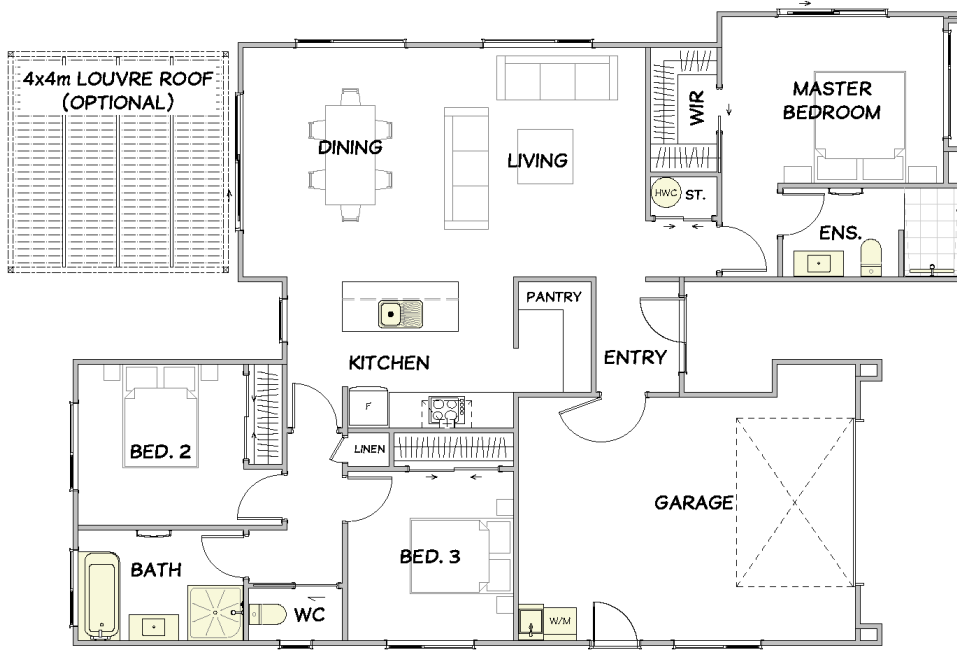

House and Land Package

FROM \$1,055,000

Jennian
HOMES

Iona Development, Havelock North, NZ | House and Land

 3	 2	 1	 2	 1
---	---	---	---	---

Enjoy modern family living with the Lawson house and land package in the sought-after Iona Development, Havelock North. Designed with comfort, space, and everyday practicality in mind, the Lawson by Jennian Homes is a standout choice for those seeking a quality new build home in Hawke's Bay, set within a premium residential neighbourhood.

Hawke's Bay

P 027 244 4995

E hawkesbay@jennian.co.nz

jennian.co.nz

Living Area	146.5 m ²
Home Width	11.05 m
Home Length	14.71 m
Land Area	437 m ²

The images may show features which may not be included in the standard plan or price. Your local Jennian New Home Consultant will confirm standard features and discuss your ideas. All plans remain the copyright of Jennian Homes.