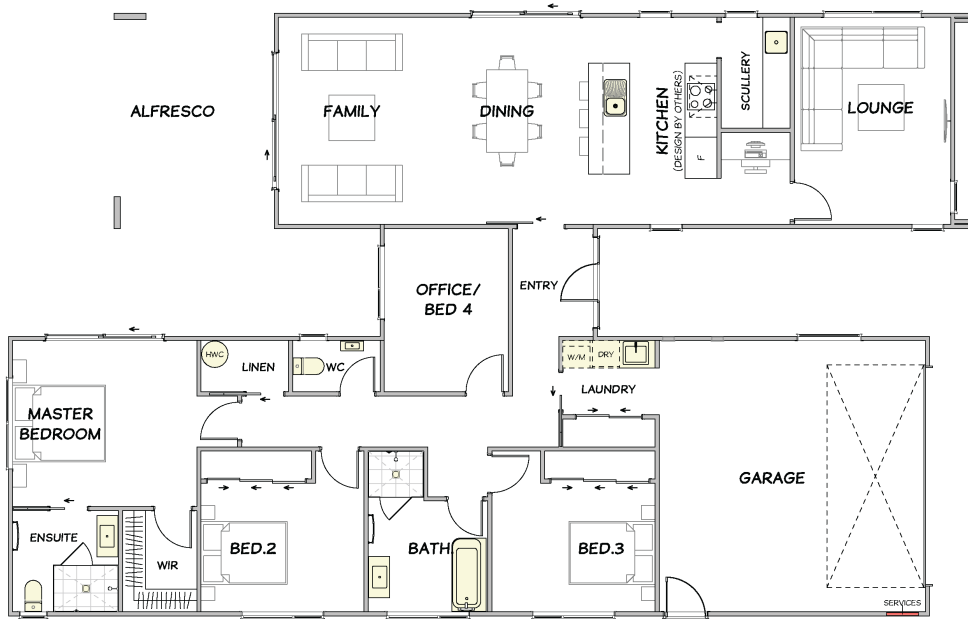

Hawke's Bay

P 027 244 4995

E hawkesbay@jennian.co.nz

jennian.co.nz

Living Area 203.72 m²

Home Width 13.5 m

Home Length 21.1 m

The images may show features which may not be included in the standard plan or price. Your local Jennian New Home Consultant will confirm standard features and discuss your ideas. All plans remain the copyright of Jennian Homes.