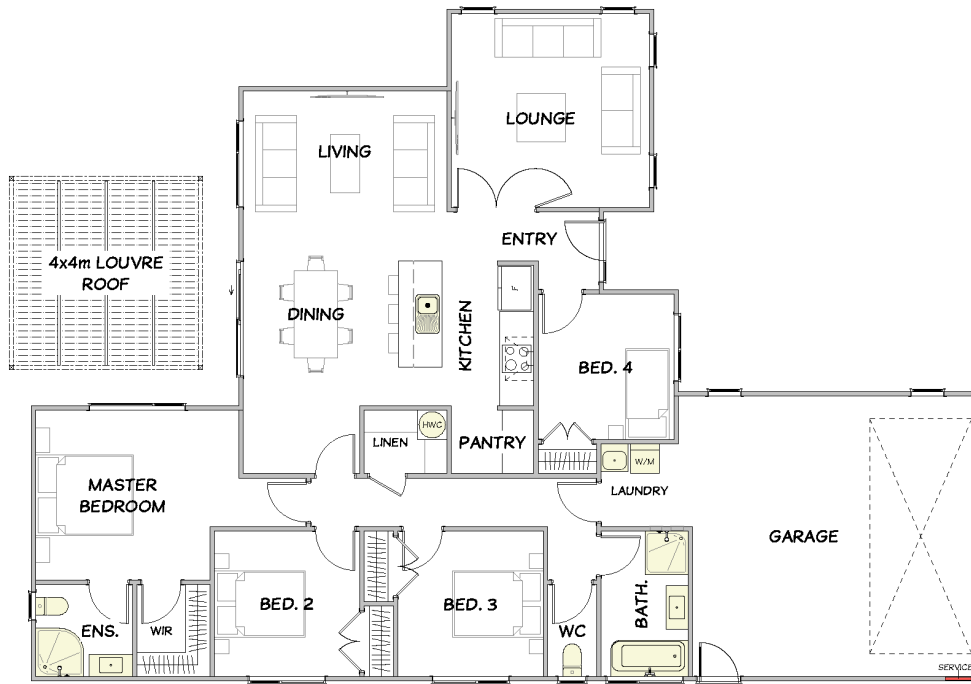

At the heart of the home is a light and open kitchen, dining, and living area, designed to bring everyone together. Large sliding doors extend the living space out to an inviting alfresco outdoor area, ideal for family dinners, weekend BBQs, and relaxed summer evenings.

176.00m² | 4 bdr

Living Area	176 m ²
Home Width	14 m
Home Length	19.6 m
Land Area	2775 m ²

The images may show features which may not be included in the standard plan or price. Your local Jennian New Home Consultant will confirm standard features and discuss your ideas. All plans remain the copyright of Jennian Homes.