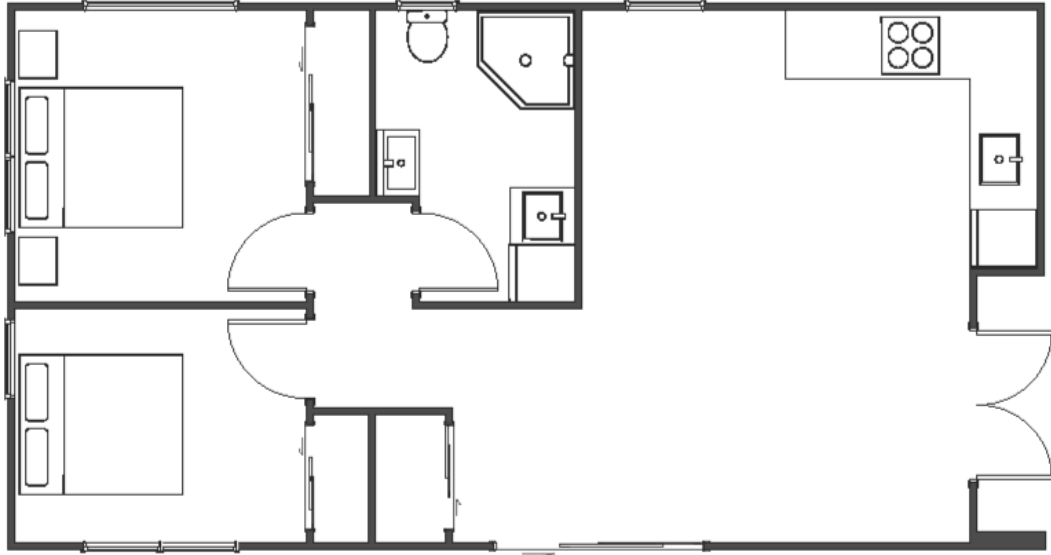

House Only
FROM \$289,000

Jennian
HOMES

Nest House Plan | Waikato | House Only

 2	 1	 0	 1	 1
---	---	---	---	---

Already own land in the Waikato and looking to add a high-quality granny flat? The Nest is a smart, modern 60m² design created to provide comfortable, independent living for extended family, guests, or rental income, all on your own property.

Thoughtfully planned for easy living, this modern granny flat combines energy efficiency, functionality, and contemporary style in a compact footprint.

Waikato

Studio J, 502 Grey Street, Hamilton 3216

P 07 949 7770

E Waikato@jennian.co.nz

jennian.co.nz

Nest House Plan | Waikato | House Only

60.00m² | 2 bdrm

Living Area	60 m ²
Home Width	5.7 m
Home Length	10.8 m

The images may show features which may not be included in the standard plan or price. Your local Jennian New Home Consultant will confirm standard features and discuss your ideas. All plans remain the copyright of Jennian Homes.