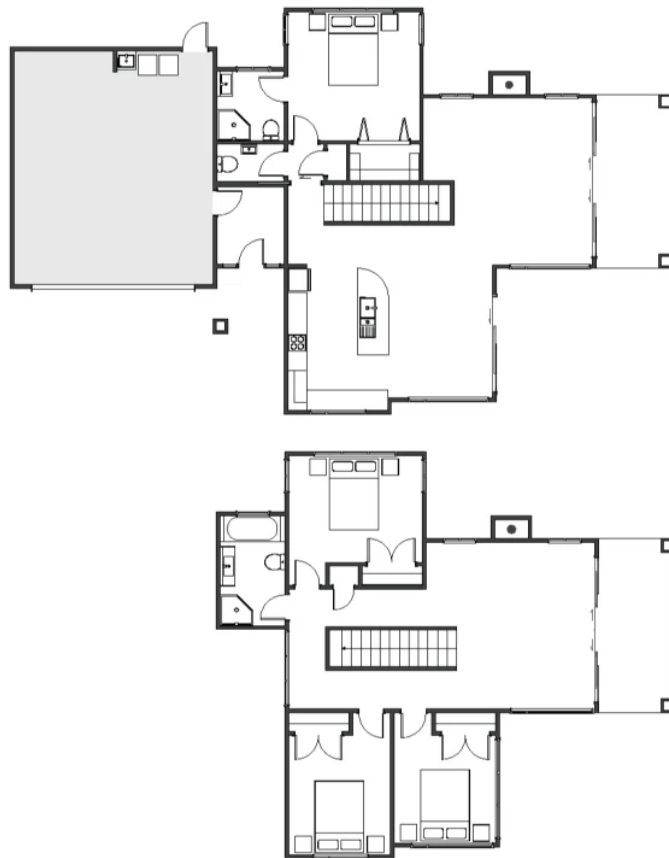

Whether you're dreaming of a sleek single-storey sanctuary or a spacious two-storey retreat, options are available to suit your lifestyle and vision.

 4	 2	 2	 2	 2
---	---	---	---	---

# 4 Ross Place, Whiritoa, Hauraki District, NZ | House and Land

257.74m<sup>2</sup> | 4 bdrm

Living Area 257.74 m<sup>2</sup>

Land Area 540 m<sup>2</sup>

The images may show features which may not be included in the standard plan or price. Your local Jennian New Home Consultant will confirm standard features and discuss your ideas. All plans remain the copyright of Jennian Homes.