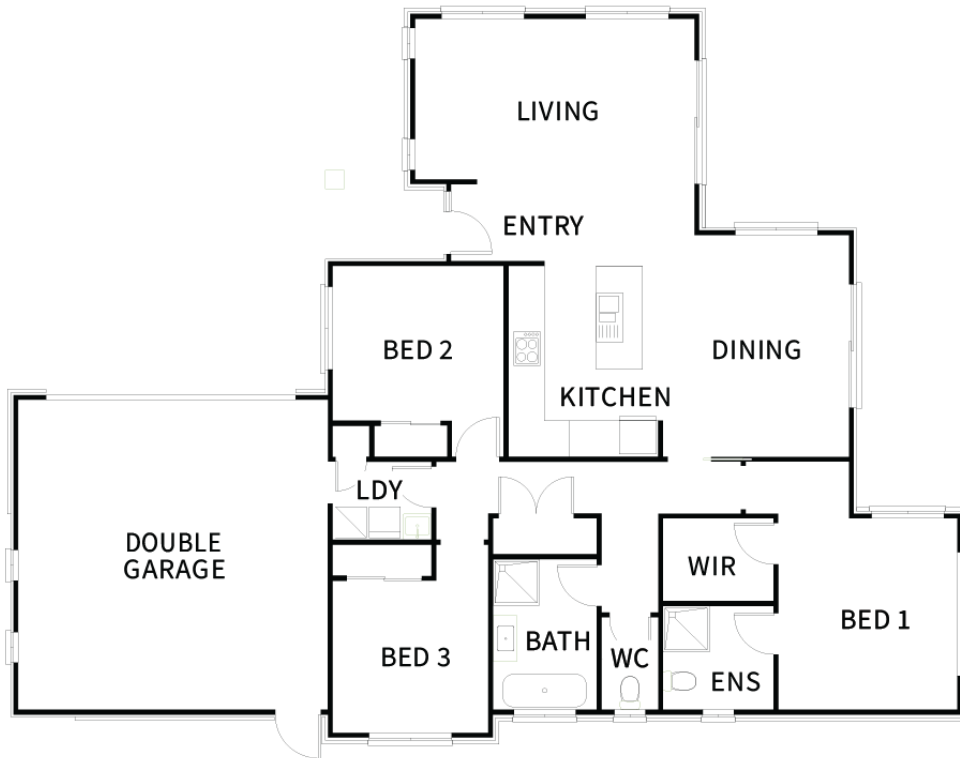

19 Taurangawaka Road, One Tree Point, Northland, NZ | Display Home

Welcome to this stunning, modern single-level home, boasting 3 spacious bedrooms, including a master suite with an ensuite bathroom. The heart of the home is the open-plan kitchen and dining area, seamlessly flowing into the inviting living room and out to a charming alfresco space and expansive back garden. The kitchen is a chef's delight, featuring a stylish breakfast island and top-of-the-line Fisher and Paykel appliances.

169.90m² | 3 bdrm

Living Area

169.9 m²

The images may show features which may not be included in the standard plan or price. Your local Jennian New Home Consultant will confirm standard features and discuss your ideas. All plans remain the copyright of Jennian Homes.