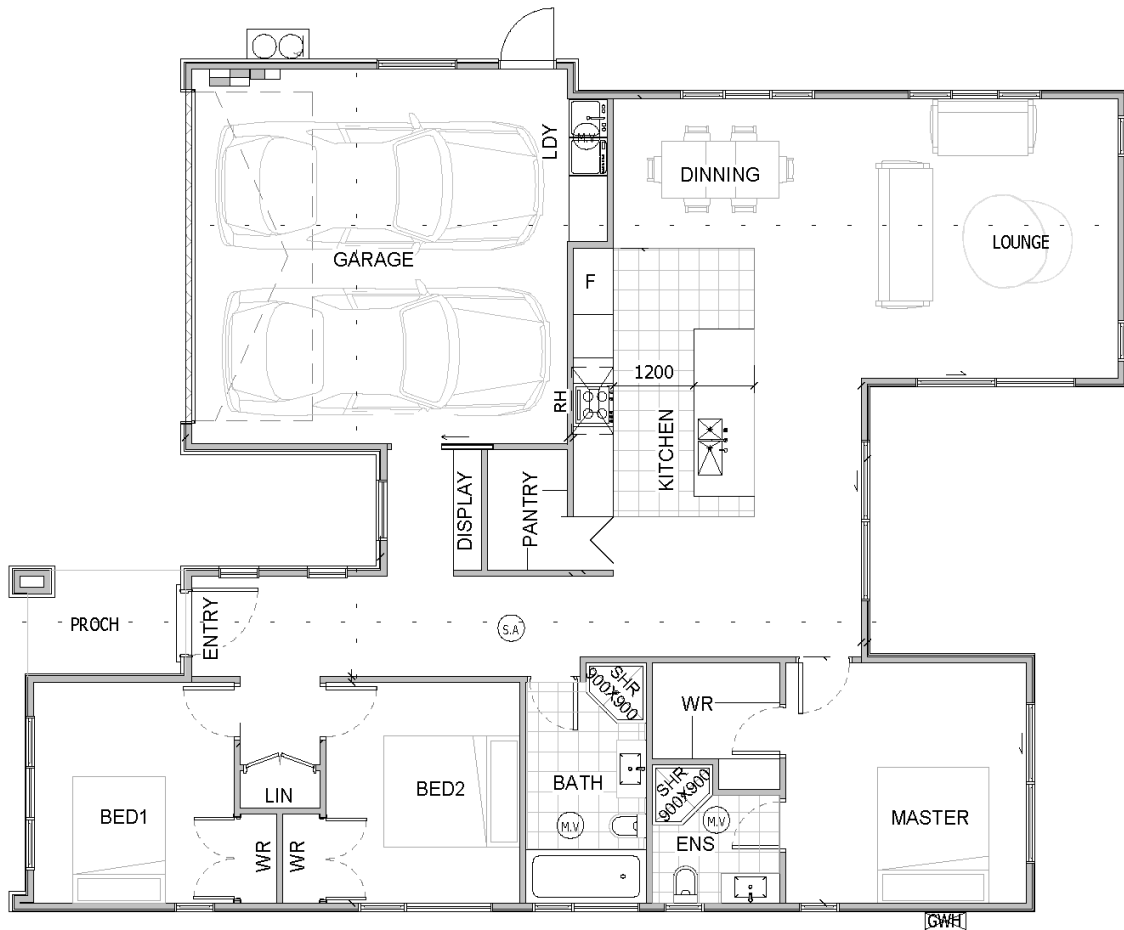

2021 Jennian Homes North West - Regional Bronze House of the Year

 3	 2	 2	 2	 1
---	---	---	---	---

If first impressions are anything to go by, this 157sqm show home should have you hooked before you even step inside. The contrasting exterior cladding and strong lines are eye-catching. Innovative design, thoughtful crafting and attention to detail make this an ideal three-bedroom, two-bathroom home. A contemporary kitchen, in the heart of the H-shaped house, features sleek benchtops, a tiled splashback, soft-close drawers, quality appliances and a walk-in pantry. In the living area, an in-built fireplace keeps things toasty. You'll find elegant tiling in the main bathroom and main bedroom ensuite. Every space is light and airy and three rooms open directly onto private sheltered decking.

2021 Jennian Homes North West - Regional Bronze House of the Year

157.00m² | 3 bdr

Living Area	157 m ²
Home Width	12.65 m
Home Length	16.59 m

The images may show features which may not be included in the standard plan or price. Your local Jennian New Home Consultant will confirm standard features and discuss your ideas. All plans remain the copyright of Jennian Homes.