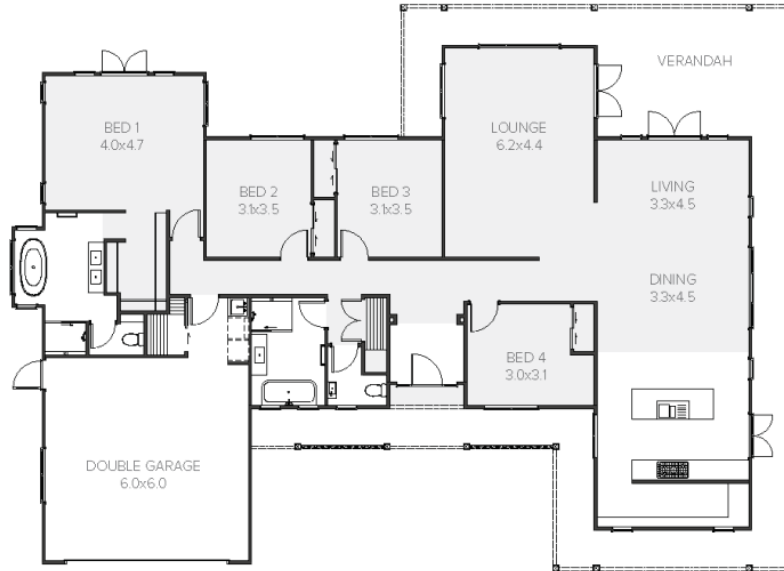

2023 Jennian Homes Waikato - Regional Bronze House of the Year

 4	 3	 2	 2	 2
---	---	---	---	---

It starts as it means to go on, with a dramatic entryway and high-raking ceilings that offer a distinctive introduction to the spacious open-plan living areas. Four bedrooms and two bathrooms make up this home, which has been designed to suit a variety of lifestyles and never go out of style. The heart of the single-level home is the open-plan living and dining area with a designer kitchen. But if you prefer to relax, you could always retreat to the separate lounge with recessed ceiling that doubles as a media room. Open up the doors and go with the outside flow: there's truly plenty of space to play on this 2785sqm section.