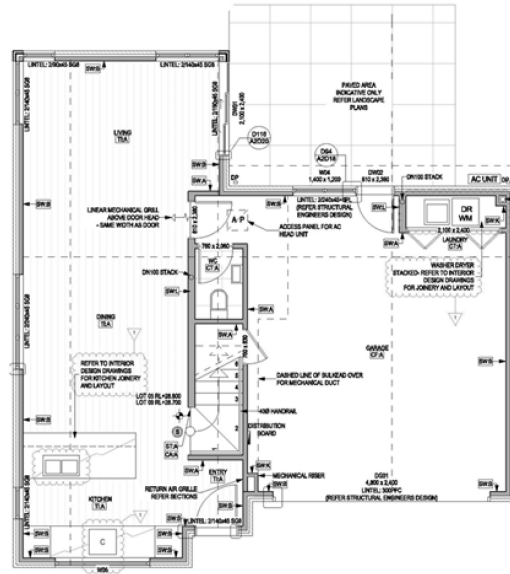

2024 Jennian Homes Auckland / Northland / Coromandel - Region Silver

4 bdr

181m² | 4 bdr

The images may show features which may not be included in the standard plan or price. Your local Jennian New Home Consultant will confirm standard features and discuss your ideas. All plans remain the copyright of Jennian Homes.