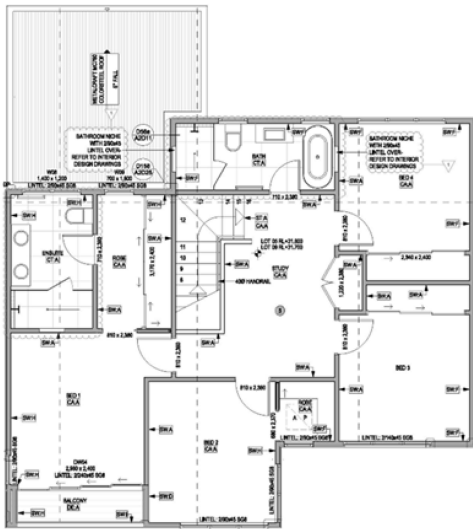

2024 Jennian Homes Auckland / Northland / Coromandel - Region Silver

4 bdr

181m² | 4 bdr

The images may show features which may not be included in the standard plan or price. Your local Jennian New Home Consultant will confirm standard features and discuss your ideas. All plans remain the copyright of Jennian Homes.