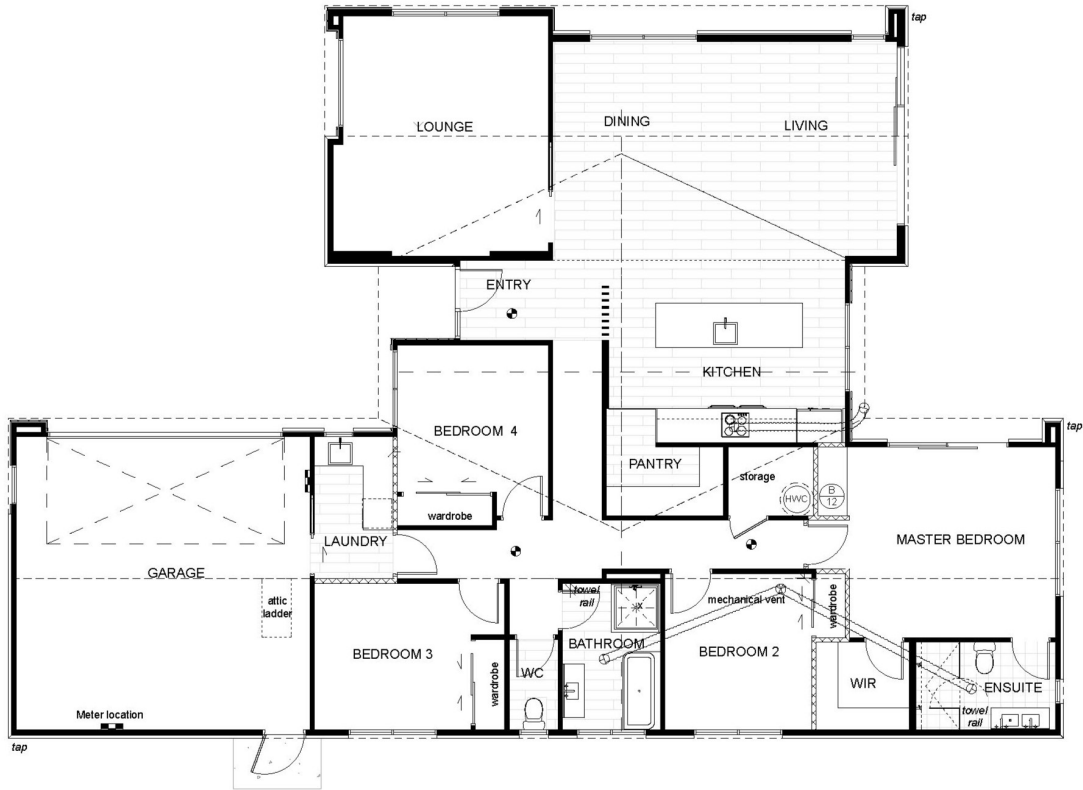

## 2024 Jennian Homes Canterbury - Regional Gold

 4	 2	 2	 2	 2
---	---	---	---	---

This executive four-bedroom home features a stunning island waterfall centerpiece, perfect for entertaining. The house maximizes indoor-outdoor flow with a sunny deck, outdoor TV, and putting green. Vibrant colors and playful florals add personality to the bathrooms, while the elegant kitchen boasts a recessed benchtop, double oven, and scullery. With ample space for family time and quiet retreats, this thoughtfully designed home is built for the future.

# 2024 Jennian Homes Canterbury - Regional Gold

225.00m<sup>2</sup> | 4 bdr m

Living Area	225 m <sup>2</sup>
Home Width	14.82 m
Home Length	21.41 m

The images may show features which may not be included in the standard plan or price. Your local Jennian New Home Consultant will confirm standard features and discuss your ideas. All plans remain the copyright of Jennian Homes.