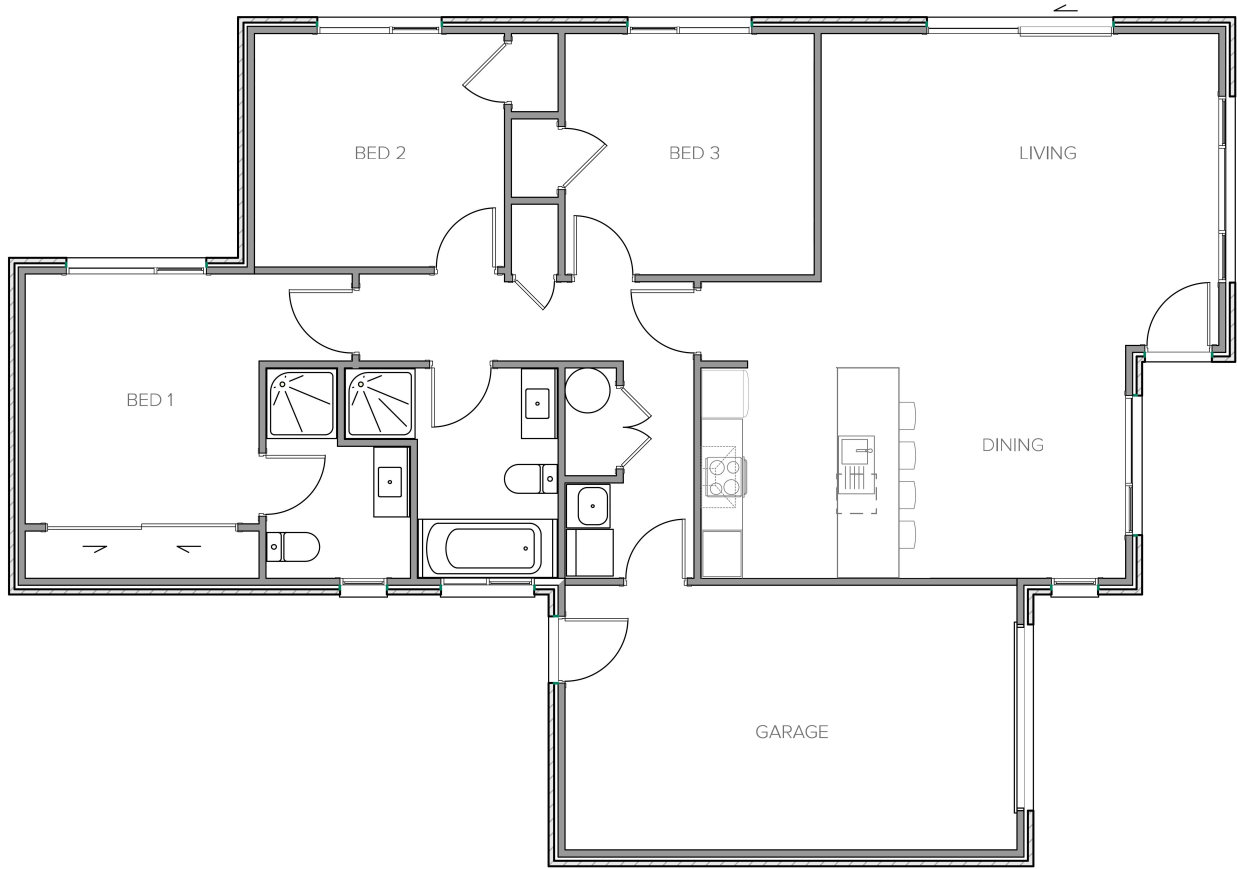

Rockdale Mews Display Home

3 bdrm

The images may show features which may not be included in the standard plan or price. Your local Jennian New Home Consultant will confirm standard features and discuss your ideas. All plans remain the copyright of Jennian Homes.