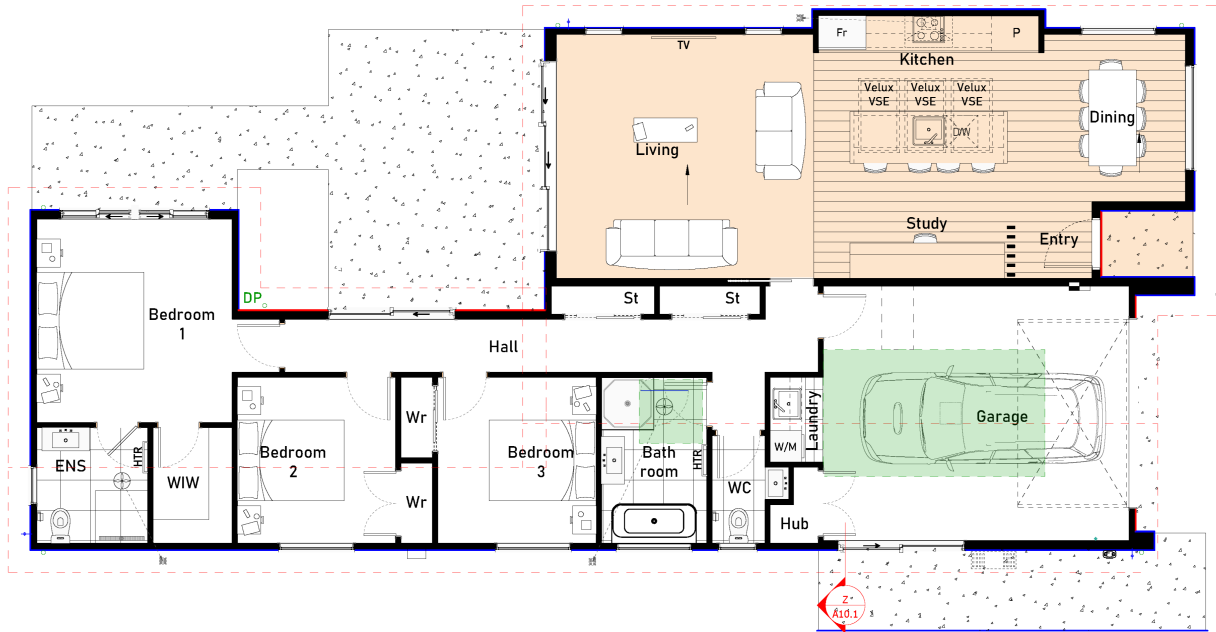

# 9 Te Ara O Waihuri, Kelvin Grove, Palmerston North

3 bdrm

The images may show features which may not be included in the standard plan or price. Your local Jennian New Home Consultant will confirm standard features and discuss your ideas. All plans remain the copyright of Jennian Homes.