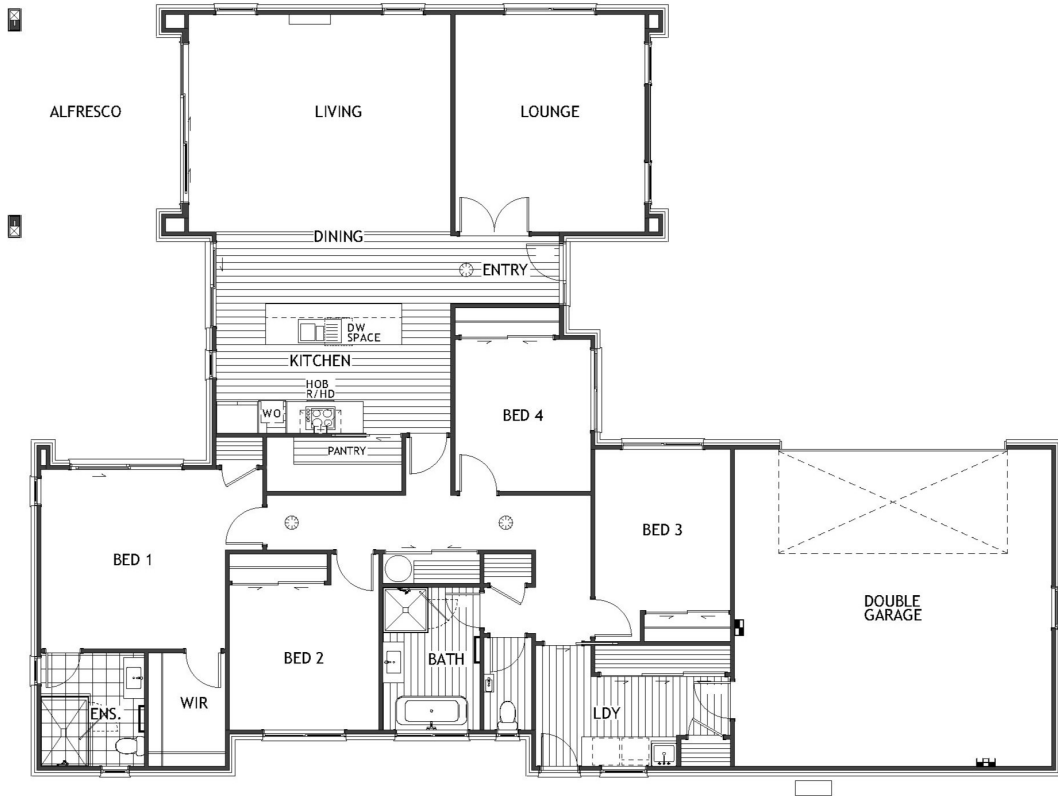

Liquorice

Liquorice is a large 4 bedroom, 2 bathroom house plan designed with ample storage for contemporary family living.

 4	 2	 2	 2	 2
---	---	---	---	---

Liquorice

244.36m² | 4 bdrms

Living Area	193.45 m ²
Garage Area	50.91 m ²
Total Floor Area	244.36 m²
Home Width	17.02 m
Home Length	22.75 m