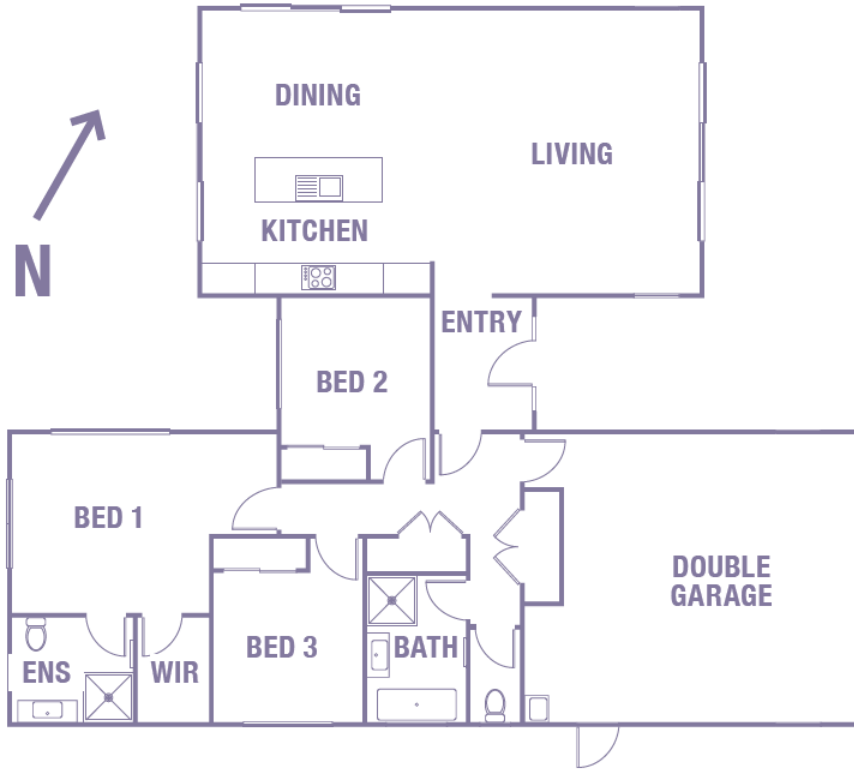

## Heart Foundation Lottery Home - 43 Longreach Drive, Cooks Beach

 3	 2	 2	 2	 1
---	---	---	---	---

Visit our gorgeous new display home in the beautiful Cooks Beach. With the estuary and local playground just down the street, this three-bedroom, two-bathroom home is in a prime location for family life. This new build home has a spacious backyard, with a generous deck that wraps around the open-plan kitchen and living area. There's also a second, northeast facing deck at the front of the home, so you can enjoy the sunshine throughout the day.

# Heart Foundation Lottery Home - 43 Longreach Drive, Cooks Be

177.00m<sup>2</sup> | 3 bdrn

Living Area

177 m<sup>2</sup>

The images may show features which may not be included in the standard plan or price. Your local Jennian New Home Consultant will confirm standard features and discuss your ideas. All plans remain the copyright of Jennian Homes.