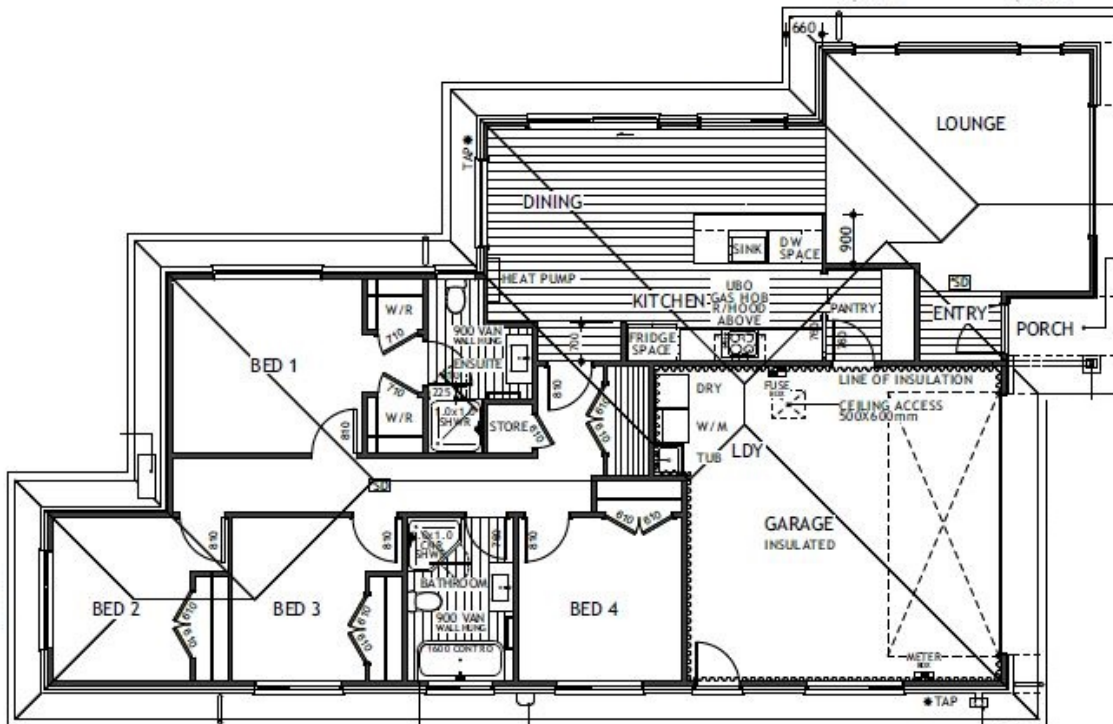

## Display Home - 6 Rawiri Street, Lockerbie Estate, Morrinsville

This 4 bedroom home in stage 2 of Lockerbie Estate has been well designed with ample living space and great flow for the perfect family home.

 4	 2	 2	 2	 1
---	---	---	---	---

# Display Home - 6 Rawiri Street, Lockerbie Estate, Morrinsville

169.00m<sup>2</sup> | 4 bdr

Living Area	169 m <sup>2</sup>
Home Width	12 m
Home Length	16 m

The images may show features which may not be included in the standard plan or price. Your local Jennian New Home Consultant will confirm standard features and discuss your ideas. All plans remain the copyright of Jennian Homes.