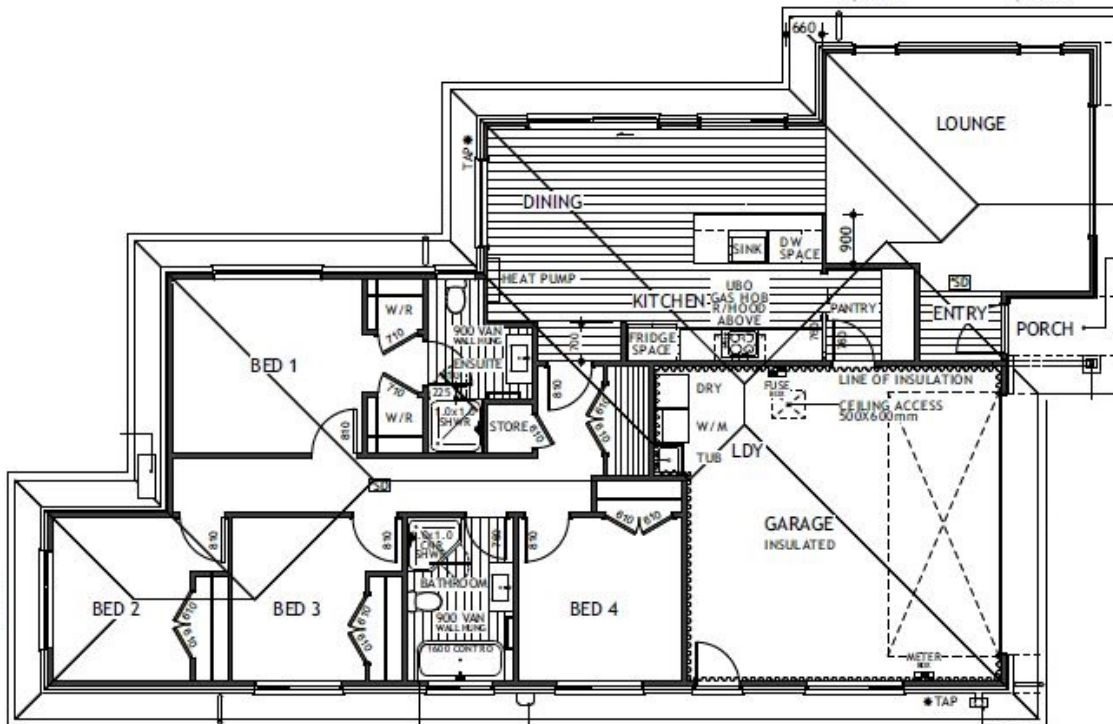

Display Home - 6 Rawiri Street, Lockerbie Estate, Morrinsville

This 4 bedroom home in stage 2 of Lockerbie Estate has been well designed with ample living space and great flow for the perfect family home.

Living Area	169 m ²
Home Width	12 m
Home Length	16 m

The images may show features which may not be included in the standard plan or price. Your local Jennian New Home Consultant will confirm standard features and discuss your ideas. All plans remain the copyright of Jennian Homes.