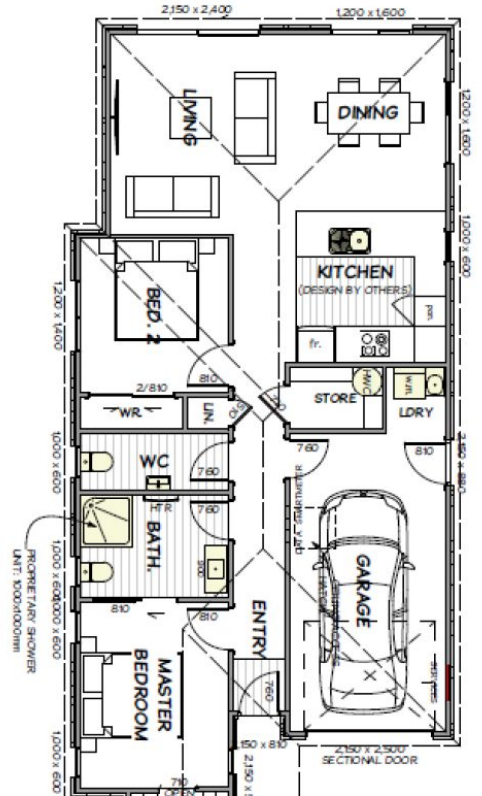

Nelson Bays

8 Champion Road (The Livibrook Complex), Richmond, Nelson 7020

P 03 544 4390

E nelson@jennian.co.nz

jennian.co.nz

Appleby Fields Townhouses – Stage 9

105.00m² | 2 bdrm

Living Area	105 m ²
Land Area	230 m ²