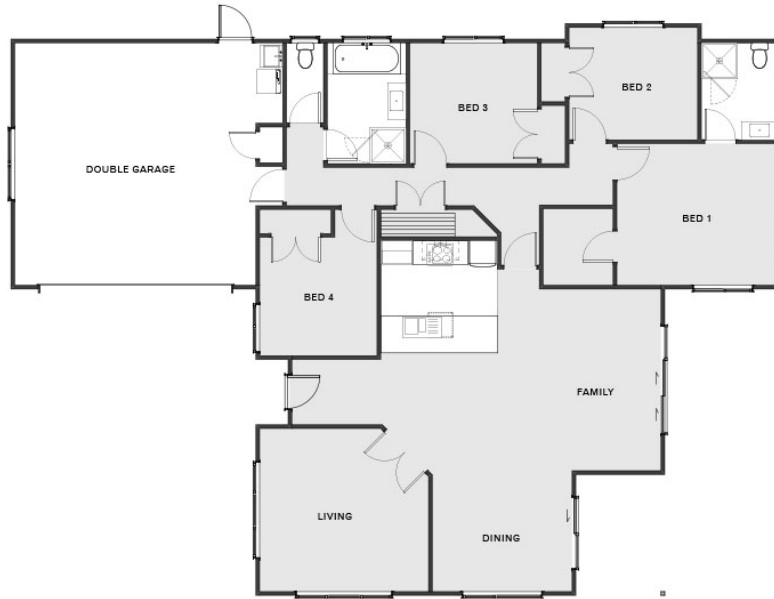

Kakapo

A clever and efficient home designed with today's modern family in mind. With two living areas and four double bedrooms, there is plenty of space for every family member. *Gable and mono-pitch rooflines available.

 4	 2	 2	 2	 2
---	---	---	---	---

Kakapo

204m² | 4 bdr/m

Living Area

204 m²

The images may show features which may not be included in the standard plan or price. Your local Jennian New Home Consultant will confirm standard features and discuss your ideas. All plans remain the copyright of Jennian Homes.