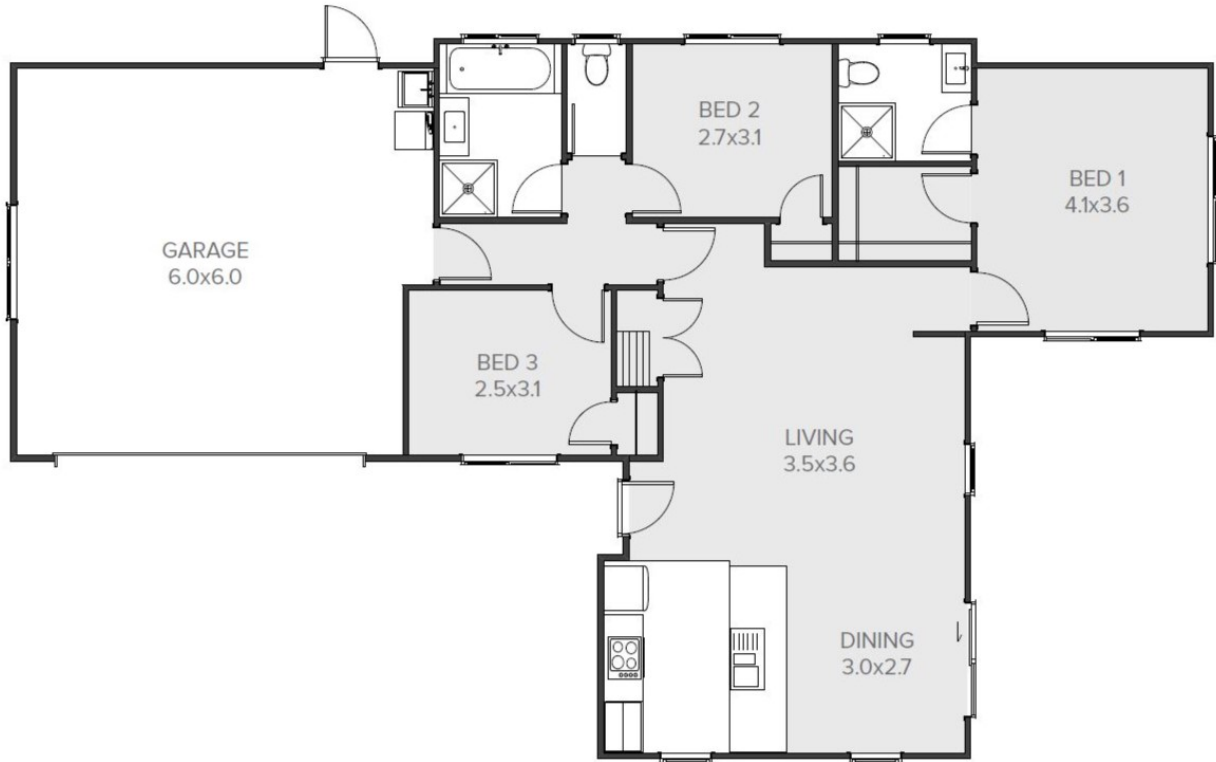

## Bellbird

An intelligently designed three bedroom home that is equipped to fit the needs of your family without sacrificing style and comfort.

\*Gable and mono-pitch rooflines available.

 3	 2	 2	 2	 1
---	---	---	---	---

# Bellbird

145.27m<sup>2</sup> | 3 bdrms

Living Area	105.73 m <sup>2</sup>
Garage Area	39.54 m <sup>2</sup>
<b>Total Floor Area</b>	<b>145.27 m<sup>2</sup></b>
Home Width	11.46 m
Home Length	18.99 m

The images may show features which may not be included in the standard plan or price. Your local Jennian New Home Consultant will confirm standard features and discuss your ideas. All plans remain the copyright of Jennian Homes.