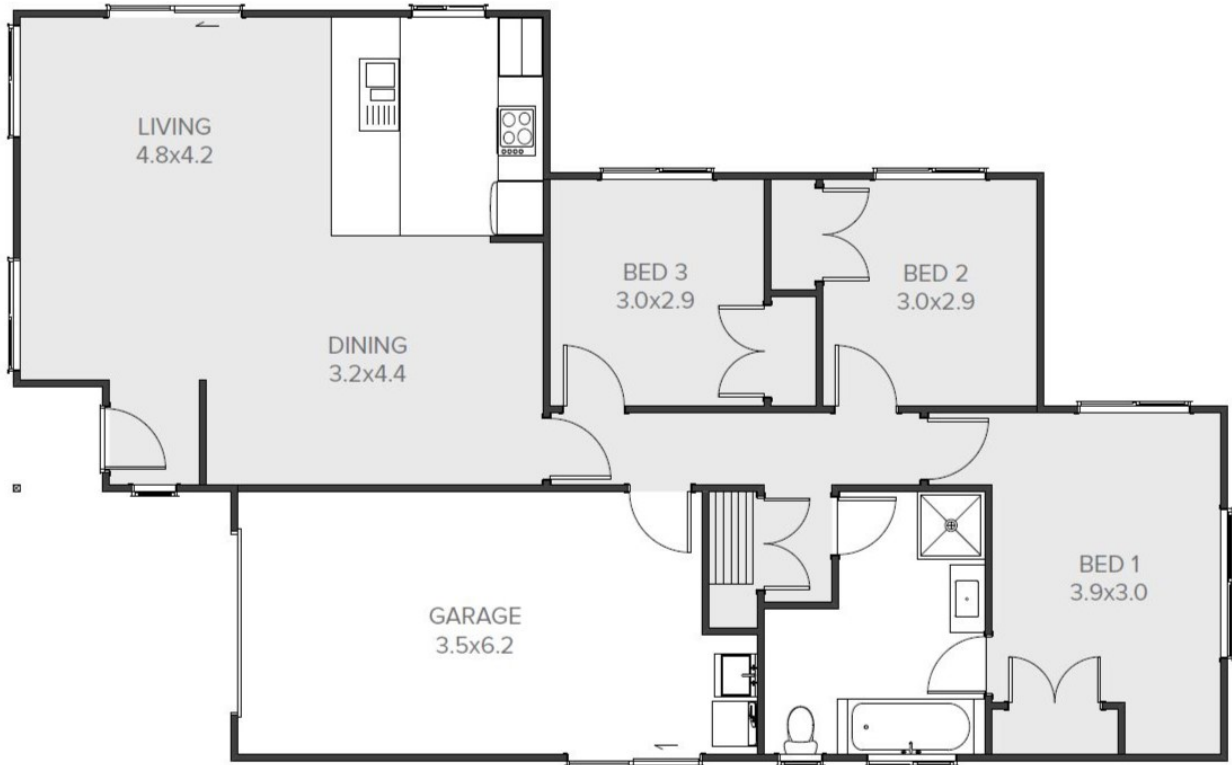

## Kingfisher

Sit back and enjoy the good life in this modern open plan three bedroom home. An intelligent layout creates ideal living areas for the entire family. \*Gable and mono-pitch rooflines available.

 3	 1	 1	 1	 1
---	---	---	---	---

# Kingfisher

128.47m<sup>2</sup> | 3 bdrms

Living Area	104.75 m <sup>2</sup>
Garage Area	23.72 m <sup>2</sup>
<b>Total Floor Area</b>	<b>128.47 m<sup>2</sup></b>
Home Width	10.24 m
Home Length	16.41 m

The images may show features which may not be included in the standard plan or price. Your local Jennian New Home Consultant will confirm standard features and discuss your ideas. All plans remain the copyright of Jennian Homes.