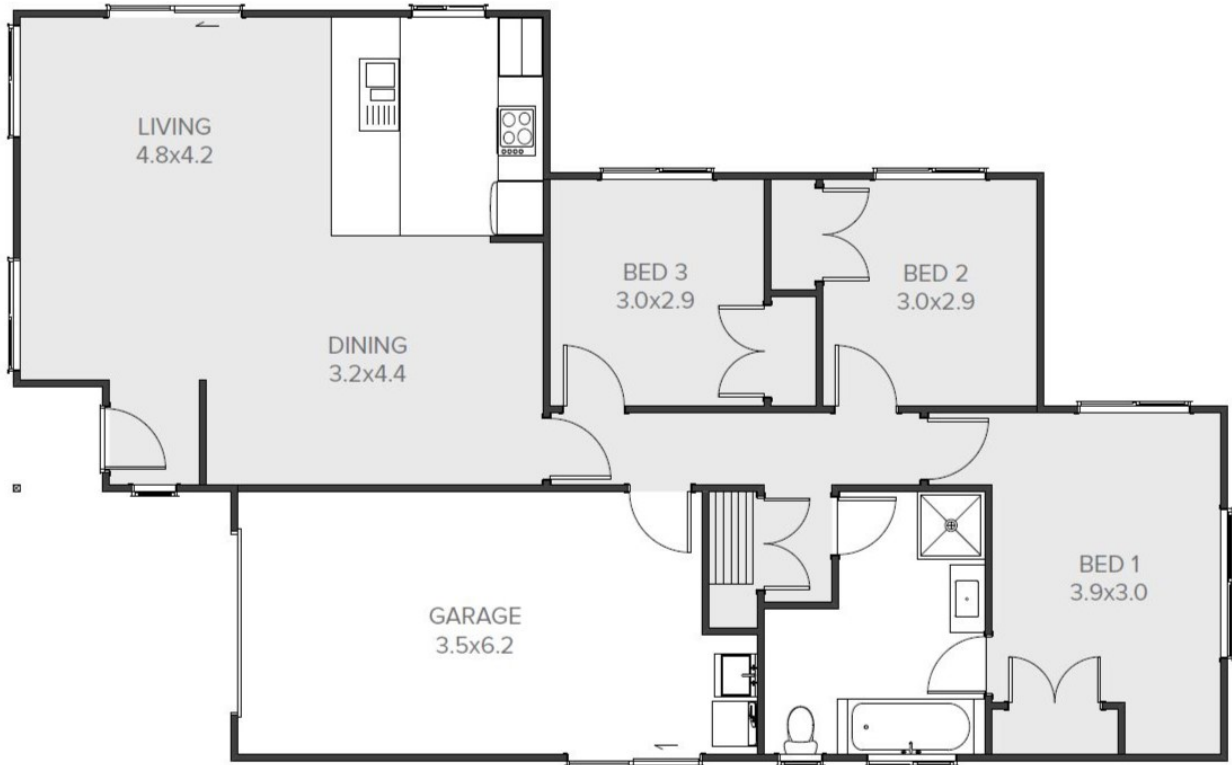

Kingfisher

Sit back and enjoy the good life in this modern open plan three bedroom home. An intelligent layout creates ideal living areas for the entire family. *Gable and mono-pitch rooflines available.

 3	 1	 1	 1	 1
---------------------------------------------------------------------------------------	---------------------------------------------------------------------------------------	---------------------------------------------------------------------------------------	---------------------------------------------------------------------------------------	---------------------------------------------------------------------------------------

Kingfisher

128.47m² | 3 bdr

Living Area	104.75 m ²
Garage Area	23.72 m ²
Total Floor Area	128.47 m²
Home Width	10.24 m
Home Length	16.41 m

The images may show features which may not be included in the standard plan or price. Your local Jennian New Home Consultant will confirm standard features and discuss your ideas. All plans remain the copyright of Jennian Homes.