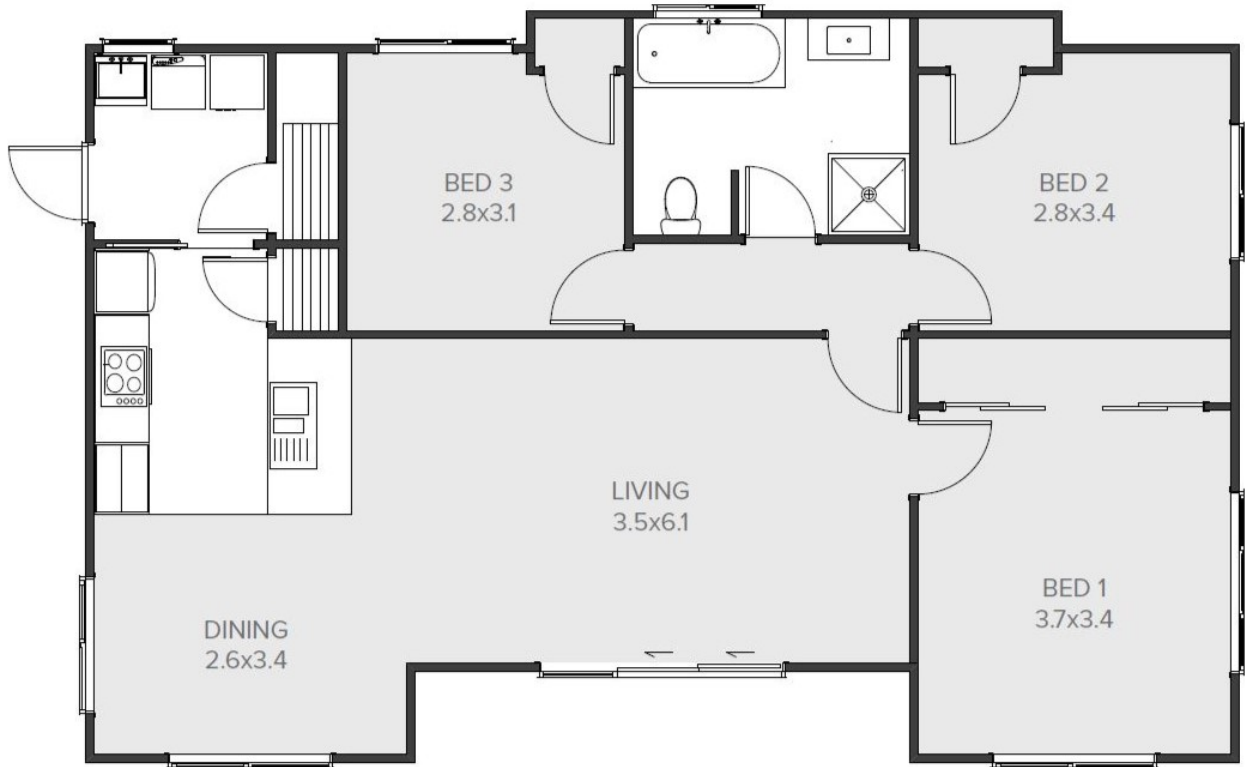

Pukeko

 3	 1	 0	 1	 1
---	---	---	---	---

Sophisticated and efficient design features make this low maintenance three bedroom home a perfect family haven. *Gable and mono-pitch rooflines available.

Pukeko

106.82m² | 3 bdrm

Living Area	106.82 m ²
Home Width	8.51 m
Home Length	12.93 m

The images may show features which may not be included in the standard plan or price. Your local Jennian New Home Consultant will confirm standard features and discuss your ideas. All plans remain the copyright of Jennian Homes.