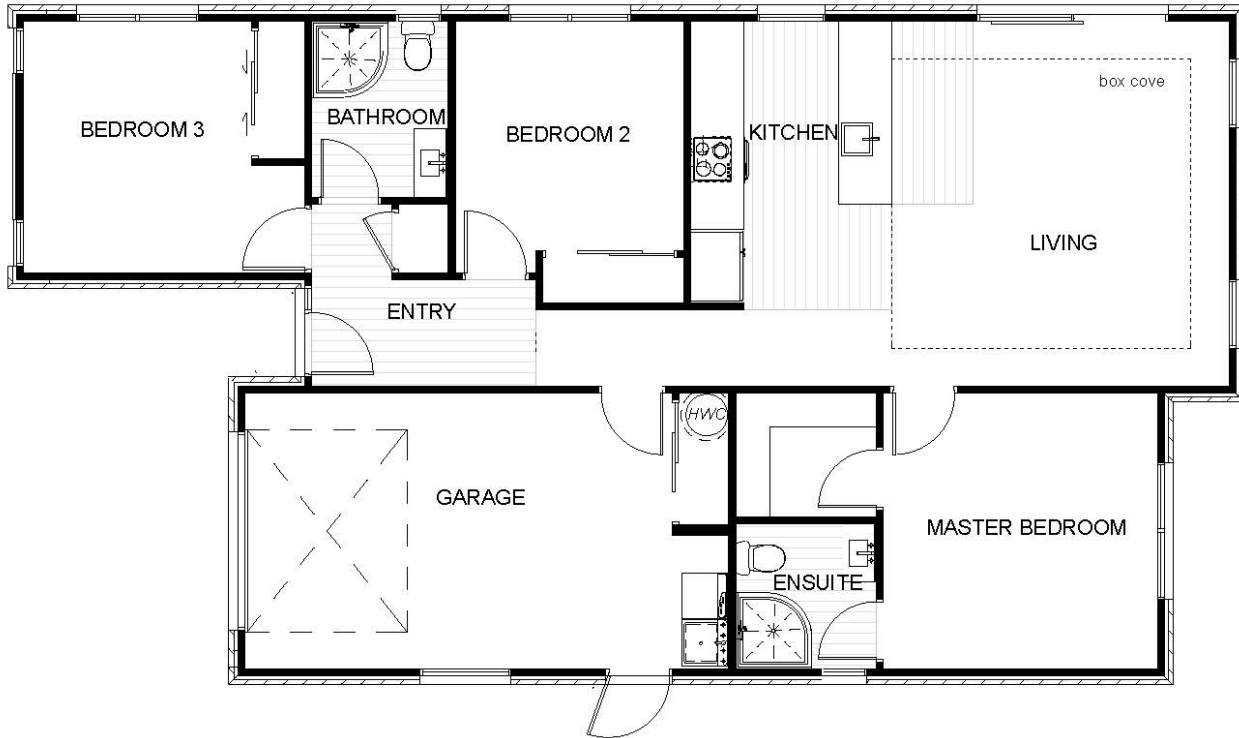

334m² Land | 125m² House

Located on Lot 80:

A modern home with its swanky kitchen and crisp box-coved ceiling feature is a great way to get yourself on to the property ladder! Enjoy three double bedrooms, open plan kitchen and living plus the bonus of selecting your own colour scheme to match any current furniture you have! All situated on a flat, easy care, north-facing section in a brand new and bustling subdivision.

HOMES

3 2 1 2 1

Package Includes:

- 125m² House
- 334m² Land
- Interior Joinery & Colour Consultations
- Custom NZ Made Designer Kitchen
- Fully Insulated Double Garage
- Quality Fisher & Paykel Appliances
- Wi-Fi compatible Panasonic Heatpump
- Hard Landscaping (Vehicle Crossing, Driveway, Patios)
- 10yr Master Build Guarantee
- Extended 36mth Defect Warranty

Living Area	105.3 m ²
Garage Area	20.1 m ²
Total Floor Area	125.4 m²
Home Width	8.9 m
Home Length	16.2 m
Land Area	334 m ²

Canterbury

212 Main South Road, Sockburn, Christchurch

P 03 741 1436

E canterbury@jennian.co.nz