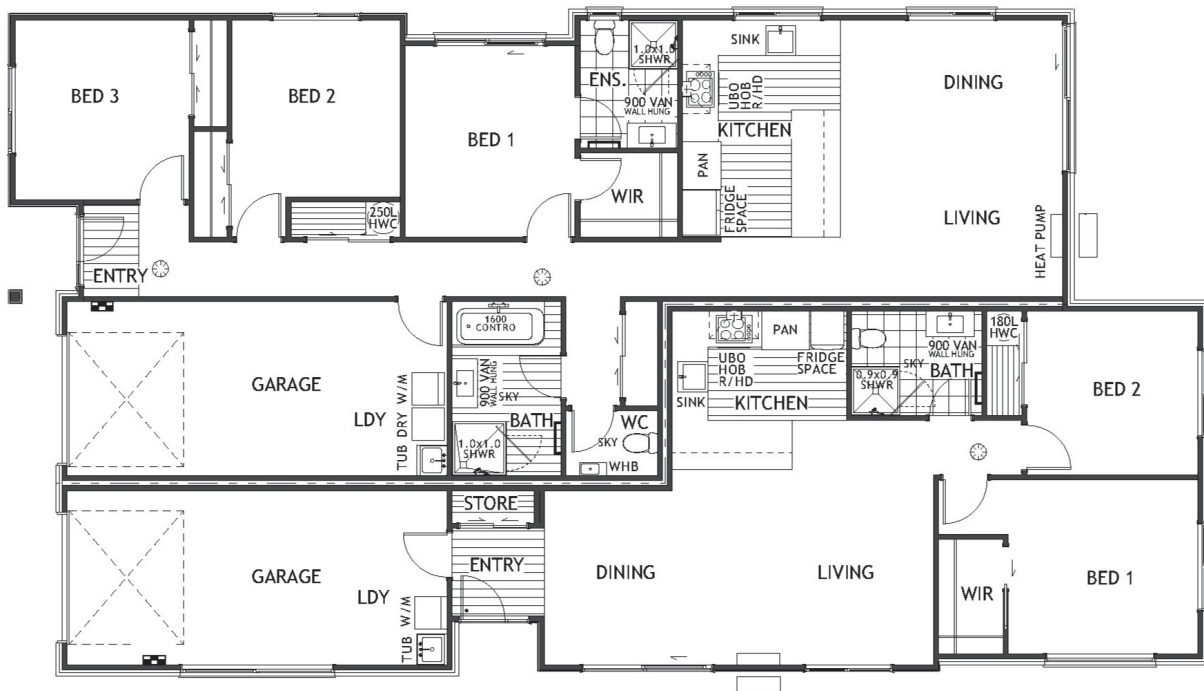

243m² | 5 bdrm

Bealey

[Add Title]

Living	112.30m ²	Unit Living	77.57m ²
Garage	23.67m ²	Unit Garage	24.36m ²
Total	135.32m²	Unit Total	102.82m²
Home Width	12.14m		
Home Length	22.06m		