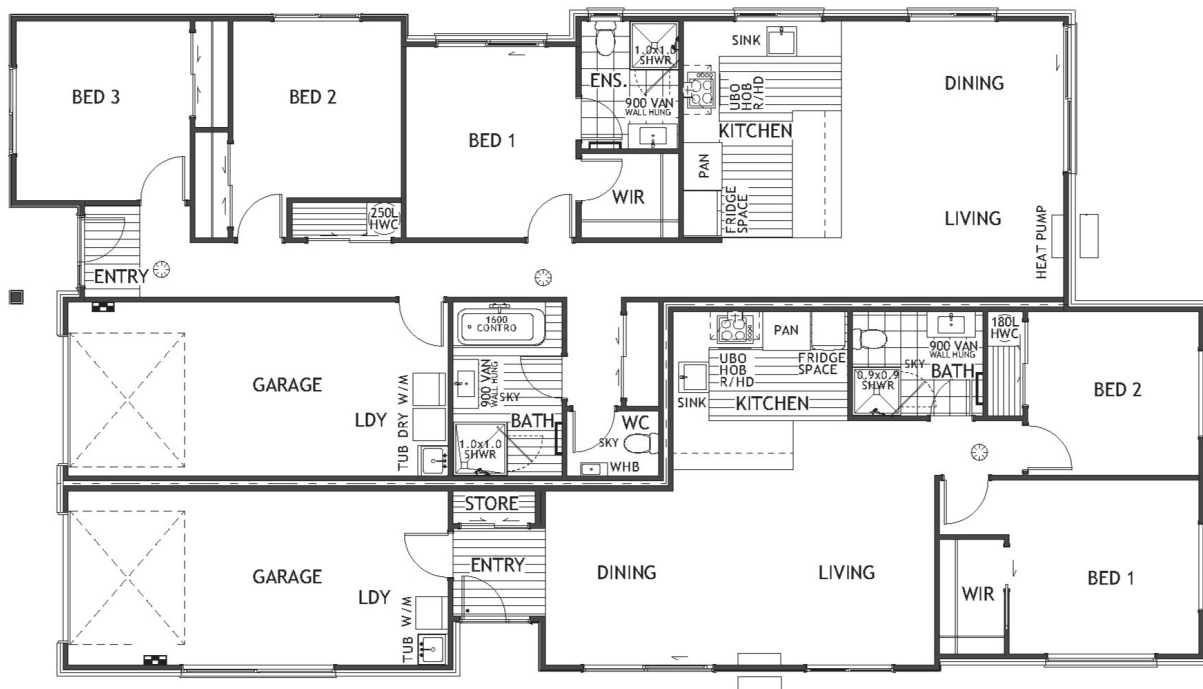

243m² | 5 bdrm

Bealey

Living	112.30m ²	Unit Living	77.57m ²
Garage	23.67m ²	Unit Garage	24.36m ²
Total	135.32m²	Unit Total	102.82m²
Home Width	12.14m		
Home Length	22.06m		

Jennian
HOMES

Feels like family