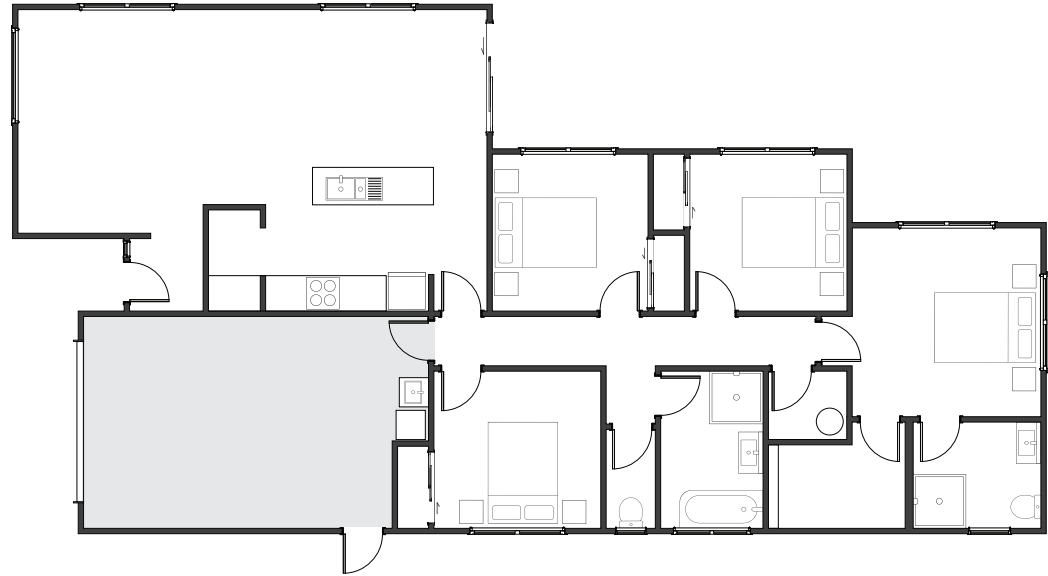

KEY FEATURES

- 4 BEDROOMS
- 1 LIVING
- 2 BATHROOMS
- 2 TOILETS
- 1 GARAGE