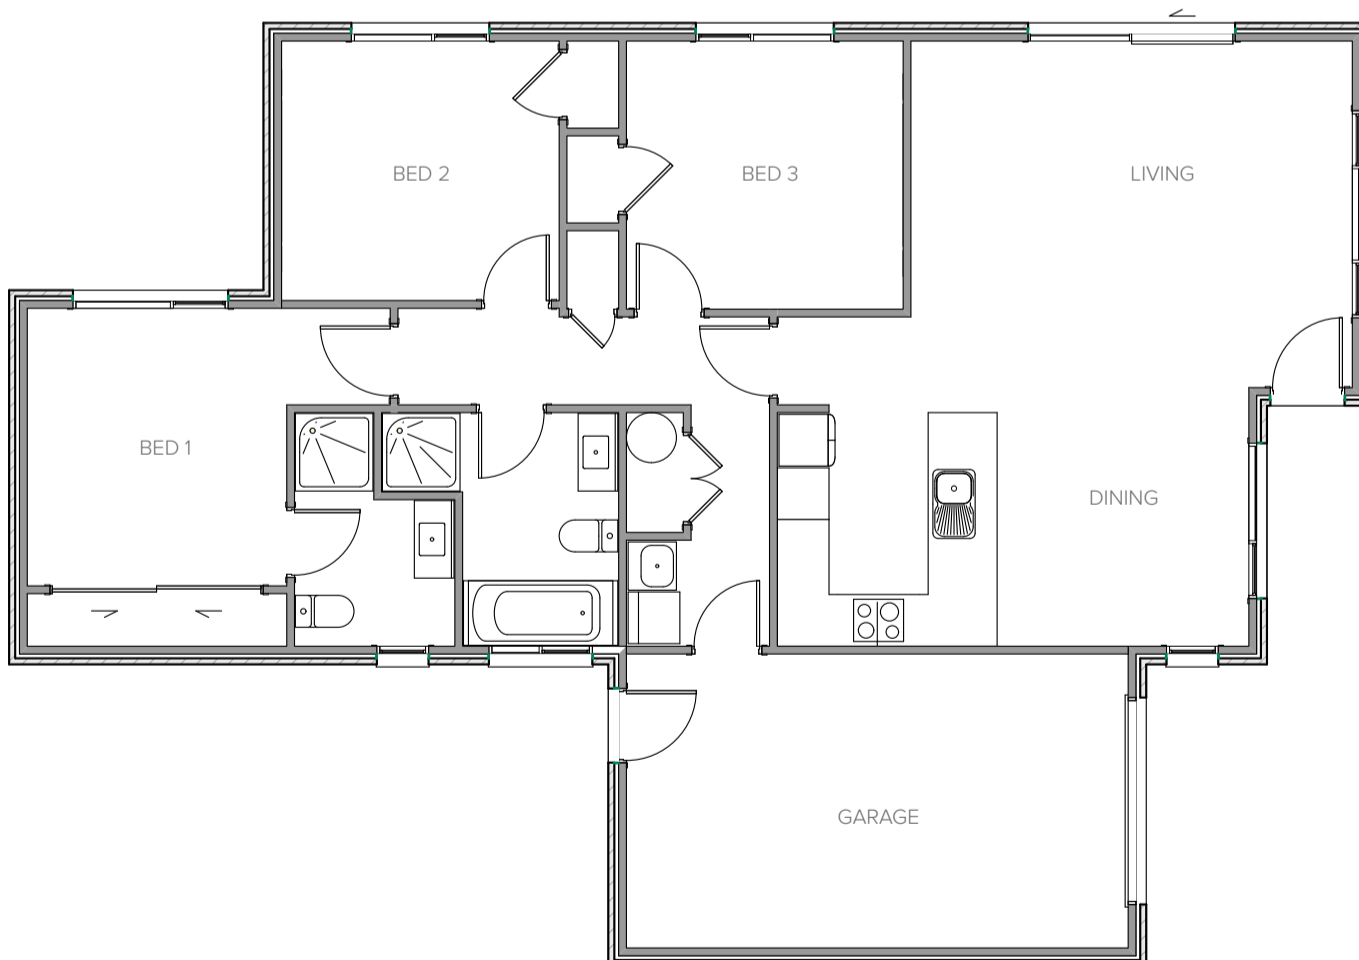

Edward 3

3 beds | 1 sofa | 2 baths | 2 toilets | 1 garage

Living	103.98m ²
Garage	22.59m ²
Total	126.57m²
Home Width	10.70m
Home Length	15.55m