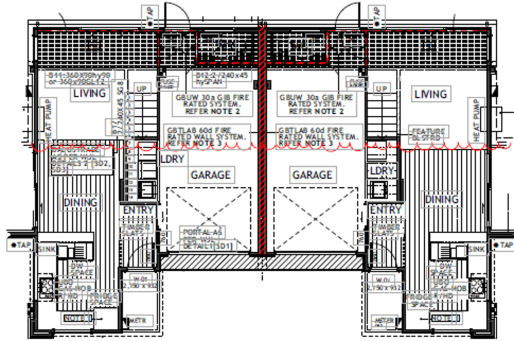

Ground Floor

First Floor

Living Area	117 m ²
Land Area	200 m ²

The images may show features which may not be included in the standard plan or price. Your local Jennian New Home Consultant will confirm standard features and discuss your ideas. All plans remain the copyright of Jennian Homes.