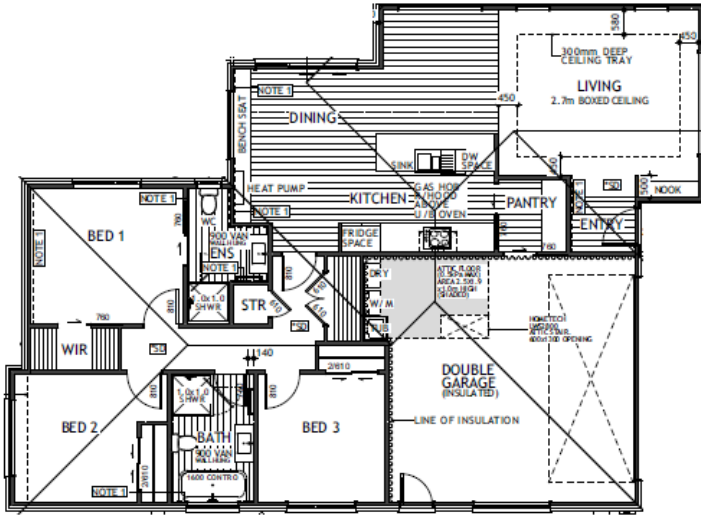

## 102 Fairway Drive, Lockerbie Estate, Morrinsville

 3	 2	 2	 2	 1
---	---	---	---	---

A great family home - Our Lockerbie Estate Display Home has been carefully considered to showcase one of our popular home plans; the "Andrew" plan, to create a functional and tasteful home design. With comfort and convenience in mind, this stunning new open plan home would suit many families and proves that it is possible to build a beautiful new home on a smaller budget, without compromising on style, space or function.

# 102 Fairway Drive, Lockerbie Estate, Morrinsville

159.00m<sup>2</sup> | 3 bdrm

Living Area

159 m<sup>2</sup>

The images may show features which may not be included in the standard plan or price. Your local Jennian New Home Consultant will confirm standard features and discuss your ideas. All plans remain the copyright of Jennian Homes.