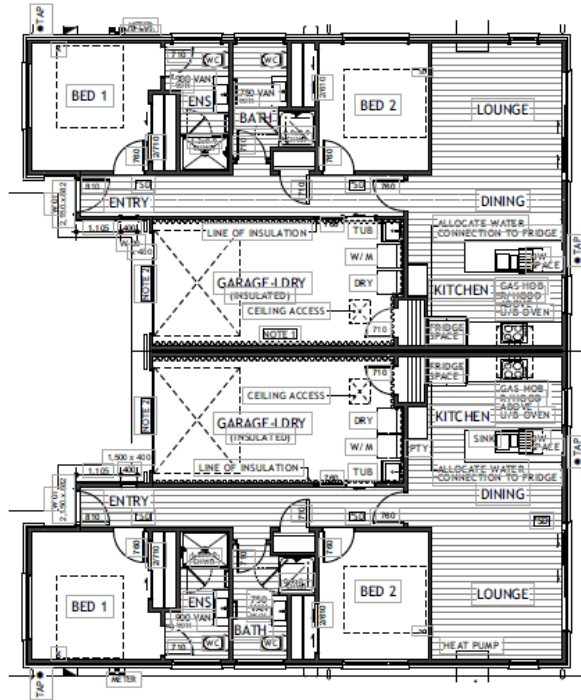

# Duplex Rototuna Hamilton

90.00m<sup>2</sup> | 2 bdr

Living Area	90 m <sup>2</sup>
Land Area	200 m <sup>2</sup>

The images may show features which may not be included in the standard plan or price. Your local Jennian New Home Consultant will confirm standard features and discuss your ideas. All plans remain the copyright of Jennian Homes.